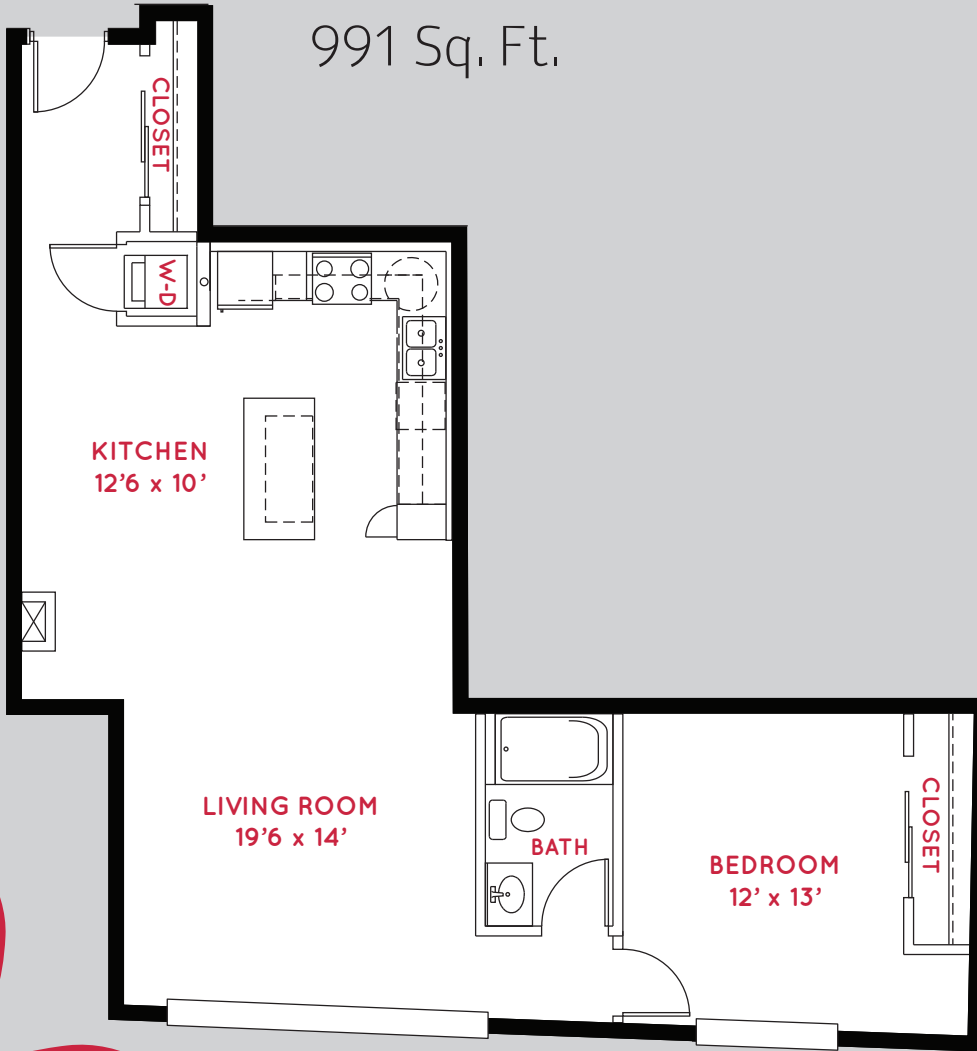

Summit | One Bedroom

991 Sq. Ft.

WASHINGTON AVENUE
