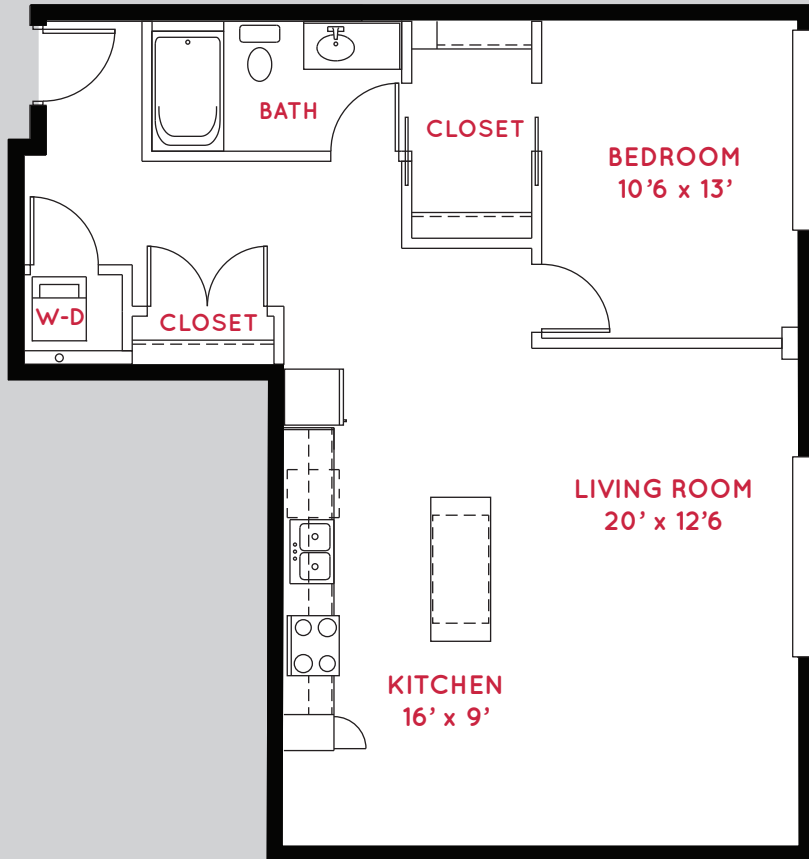

# Plymouth | One Bedroom

941 Sq. Ft.

WASHINGTON AVENUE