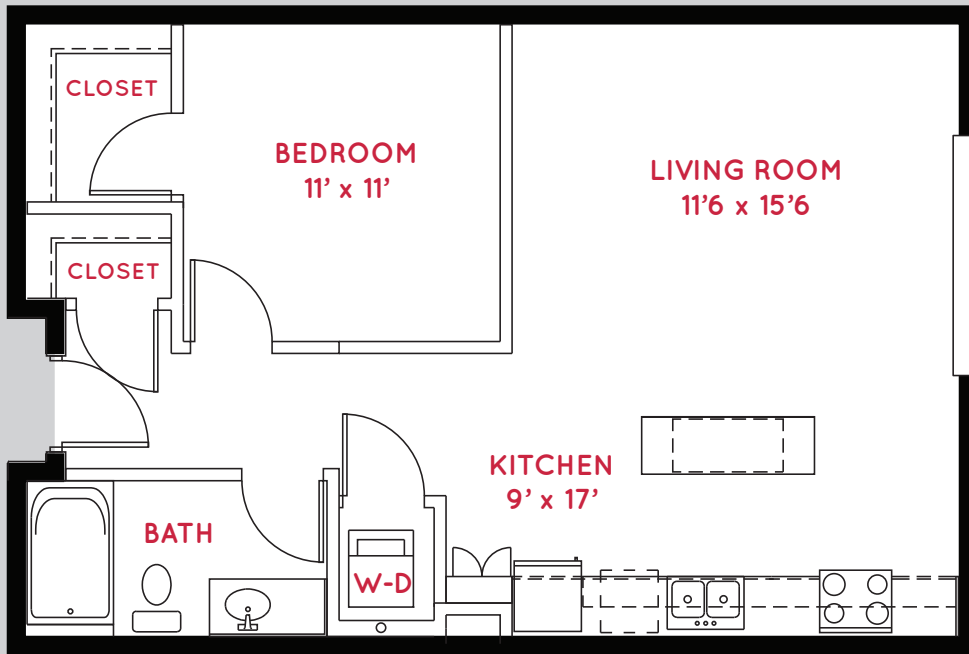

Broadway | One Bedroom

731 Sq. Ft.

WASHINGTON AVENUE