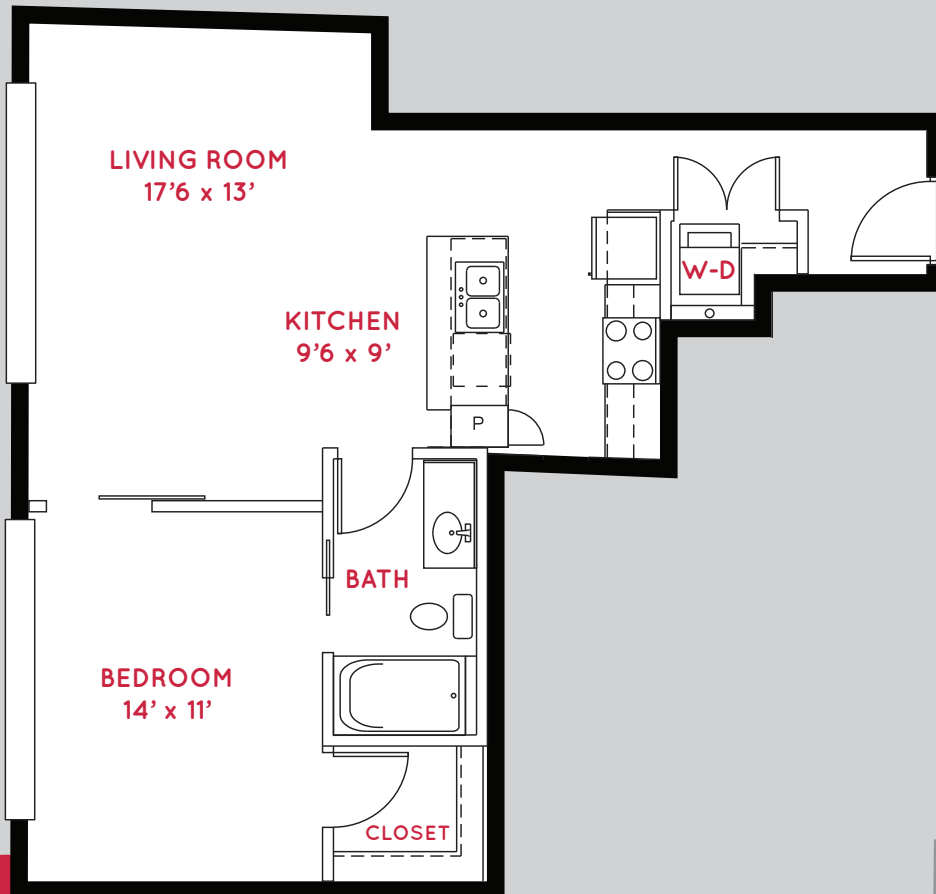

Clifton | One Bedroom

763 Sq. Ft.

WASHINGTON AVENUE
