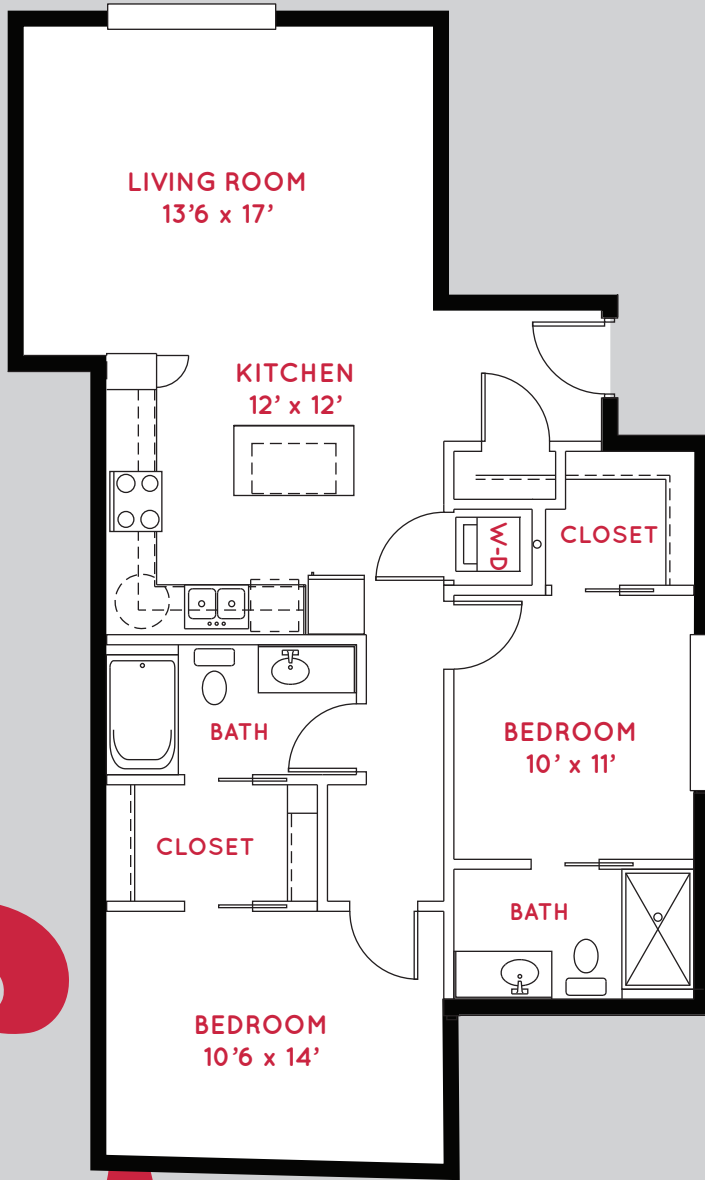

Loring | Two Bedroom

1186 Sq. Ft.

WASHINGTON AVENUE
