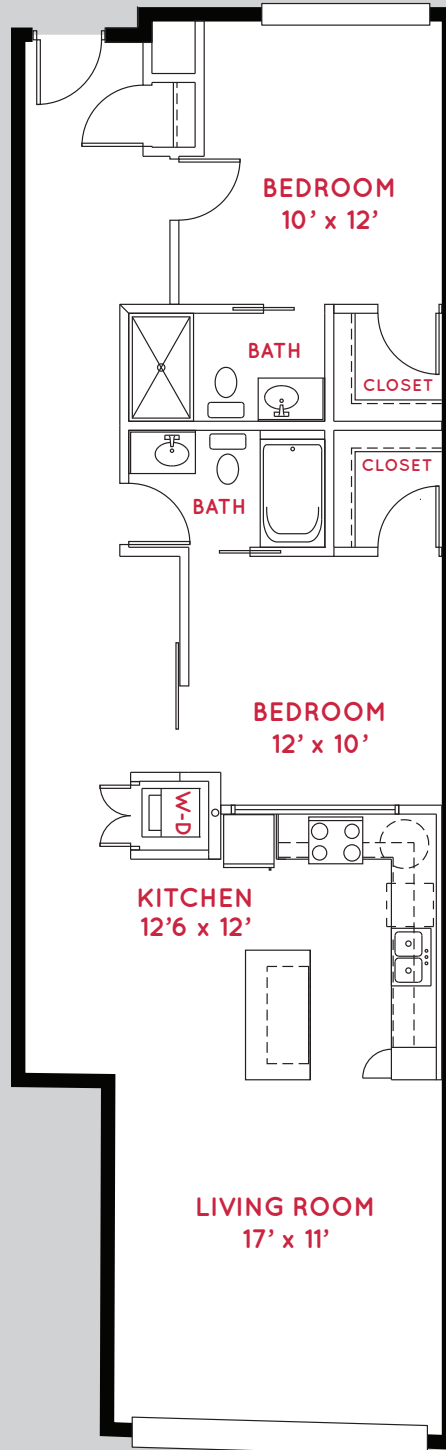

# Windom | Two Bedroom

1294 Sq. Ft.

---

---

---

---