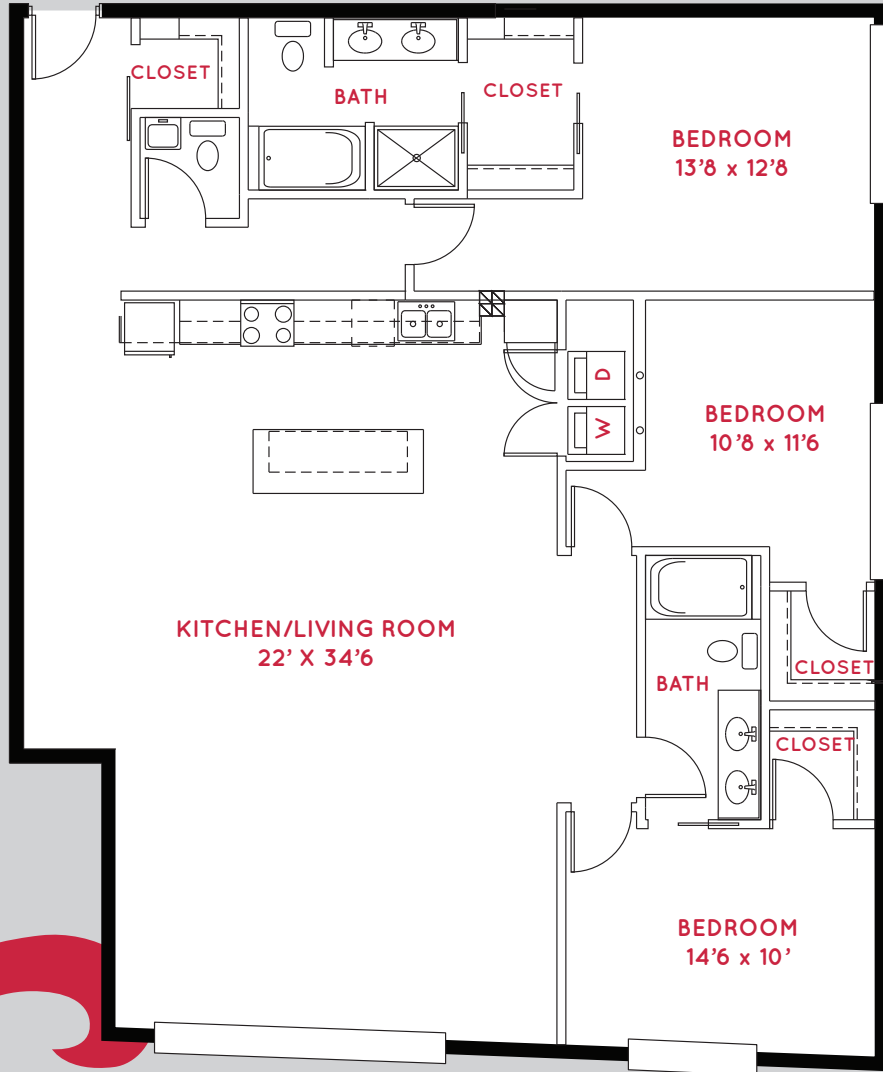

Guthrie | Three Bedroom

1981 Sq. Ft.

WASHINGTON AVENUE