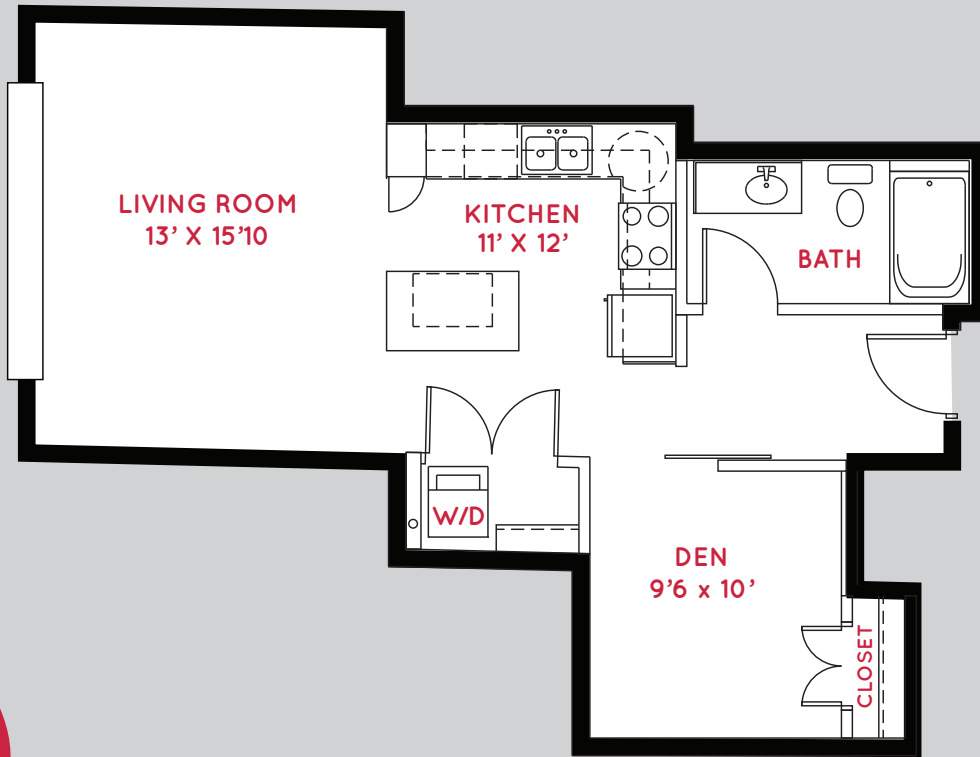

Cedar | Studio

529 Sq. Ft.

WASHINGTON AVENUE
